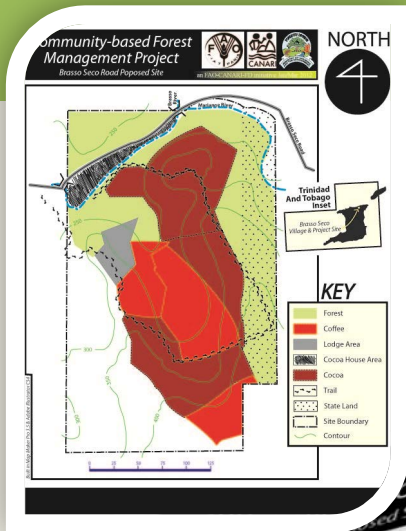

Community-based Forest Management Project

Brasso Seco Road Poposed Site

an FAO-CANARI-FD initiative Jan/Mar 2012

NORTH

KEY

- Forest
- Coffee
- Lodge Area
- Cocoa House Area
- Cocoa
- Trail
- State Land
- Site Boundary
- Contour
- River

Built in Map Maker Pro 5.3 & Adobe Illustrator CS4

M
A
P
I
N
S
E
T

[Go to Resource Video](#)

[Go to Planning Video](#)

[Go to Resource Profile](#)

[Back to Main Map](#)

M
A
P
I
N
S
E
T

[Go to Resource Video](#)

[Go to Resource Profile](#)

[Back to Main Map](#)

M
A
P
I
N
S
E
T

[Go to Resource Video](#)

[Go to Resource Profile](#)

[Back to Main Map](#)

M
A
P
I
N
S
E
T

[Go to Resource Video](#)

[Go to Resource Video](#)

[Go to Planning Video](#)

[Go to Resource Profile](#)

[Back to Main Map](#)