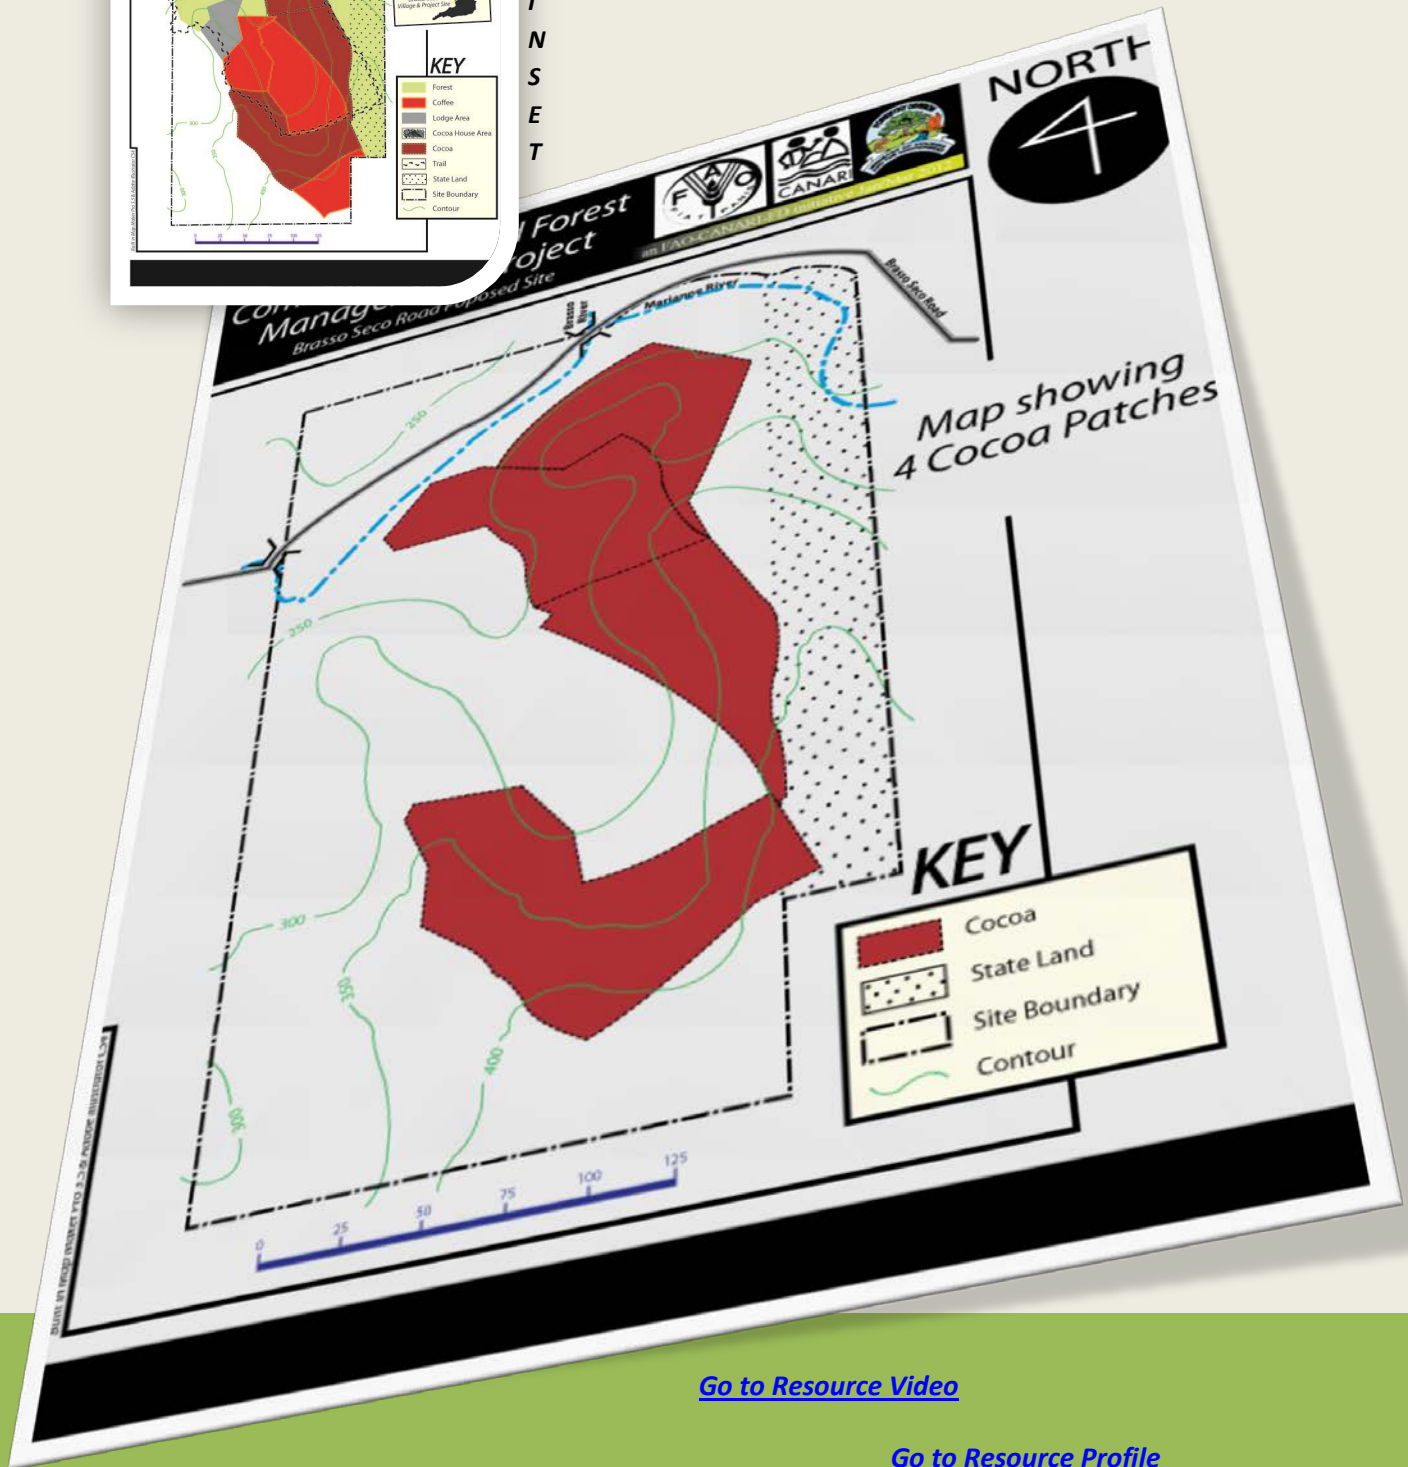

Community-based Forest Management Project

Brasso Seco Road Poposed Site

an FAO-CANARI-FD initiative Jan/Mar 2012

NORTH

KEY

- Forest
- Coffee
- Lodge Area
- Cocoa House Area
- Cocoa
- Trail
- State Land
- Site Boundary
- Contour
- River

Built in Map Maker Pro 5.3 & Adobe Illustrator CS4

M
A
P
I
N
S
E
T

[Go to Resource Video](#)

[Go to Planning Video](#)

[Go to Resource Profile](#)

[Back to Main Map](#)

M
A
P
I
N
S
E
T

[Go to Resource Video](#)

[Go to Resource Profile](#)

[Back to Main Map](#)

M
A
P
I
N
S
E
T

[Go to Resource Video](#)

[Go to Resource Profile](#)

[Back to Main Map](#)

M
A
P
I
N
S
E
T

[Go to Resource Video](#)

[Go to Resource Video](#)

[Go to Planning Video](#)

[Go to Resource Profile](#)

[Back to Main Map](#)