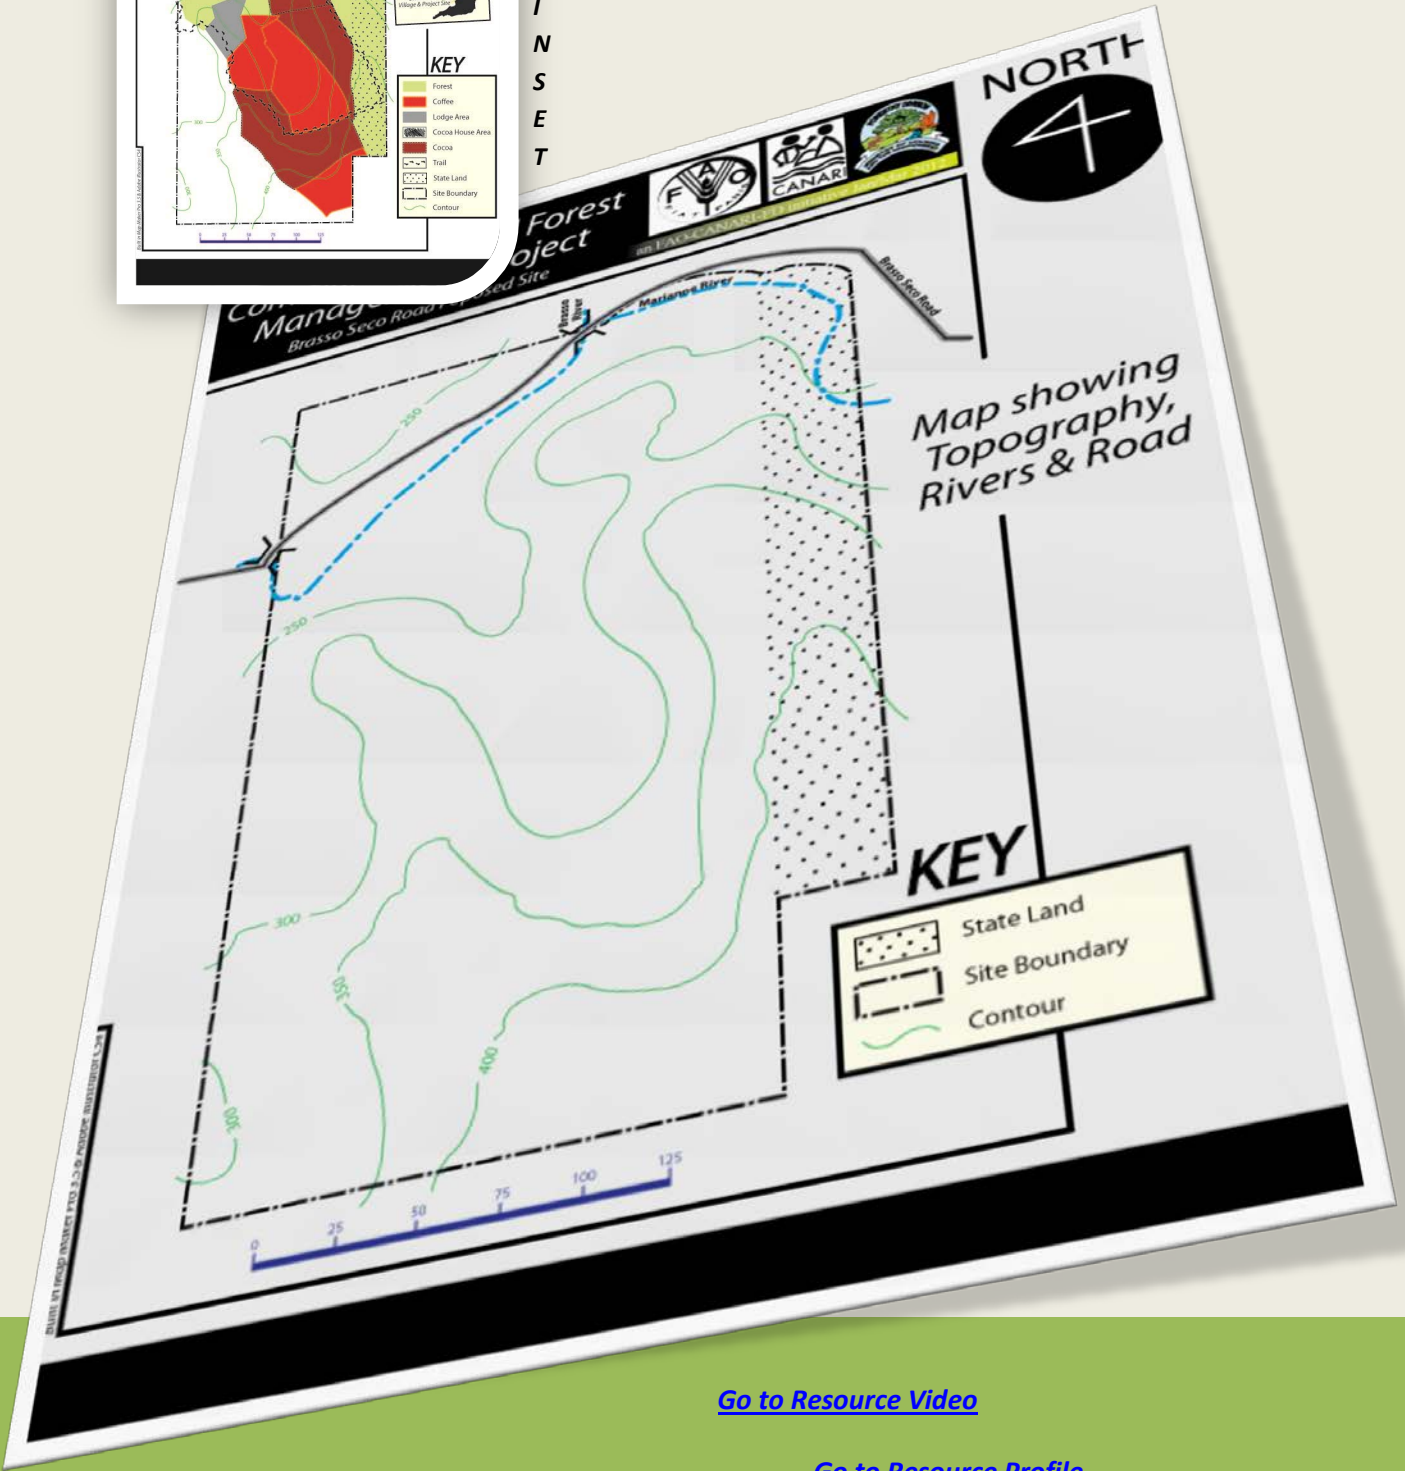

Community-based Forest Management Project

Brasso Seco Road Poposed Site

an FAO-CANARI-FD initiative Jan/Mar 2012

NORTH

KEY

- Forest
- Coffee
- Lodge Area
- Cocoa House Area
- Cocoa
- Trail
- State Land
- Site Boundary
- Contour
- River

Built in Map Maker Pro 5.3 & Adobe Illustrator CS4

M
A
P
I
N
S
E
T

[Go to Resource Video](#)

[Go to Planning Video](#)

[Go to Resource Profile](#)

[Back to Main Map](#)

M
A
P
I
N
S
E
T

[Go to Resource Video](#)

[Go to Resource Profile](#)

[Back to Main Map](#)

M
A
P
I
N
S
E
T

[Go to Resource Video](#)

[Go to Resource Profile](#)

[Back to Main Map](#)

M
A
P
I
N
S
E
T

[Go to Resource Video](#)

[Go to Resource Video](#)

[Go to Planning Video](#)

[Go to Resource Profile](#)

[Back to Main Map](#)