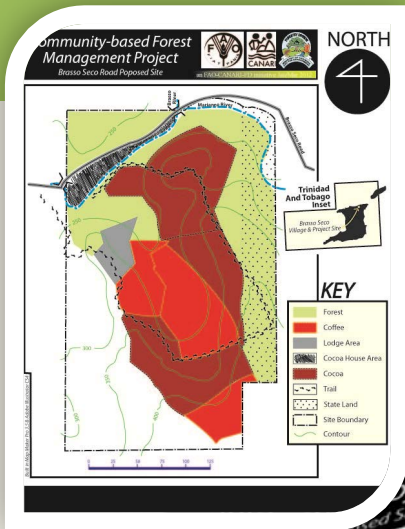

Community-based Forest Management Project

Brasso Seco Road Poposed Site

an FAO-CANARI-FD initiative Jan/Mar 2012

NORTH

KEY

- Forest
- Coffee
- Lodge Area
- Cocoa House Area
- Cocoa
- Trail
- State Land
- Site Boundary
- Contour
- River

[Go to Resource Profile](#)

[Back to Main Map](#)

M
A
P
I
N
S
E
T

[Go to Resource Video](#)

[Go to Resource Profile](#)

[Back to Main Map](#)

M
A
P
I
N
S
E
T

[Go to Resource Video](#)

[Go to Resource Profile](#)

[Back to Main Map](#)

M
A
P
I
N
S
E
T

[Go to Resource Video](#)

[Go to Planning Video](#)

[Go to Resource Profile](#)

[Back to Main Map](#)

M
A
P
I
N
S
E
T

[Go to Resource Video](#)

[Go to Planning Video](#)

[Go to Resource Profile](#)

[Back to Main Map](#)