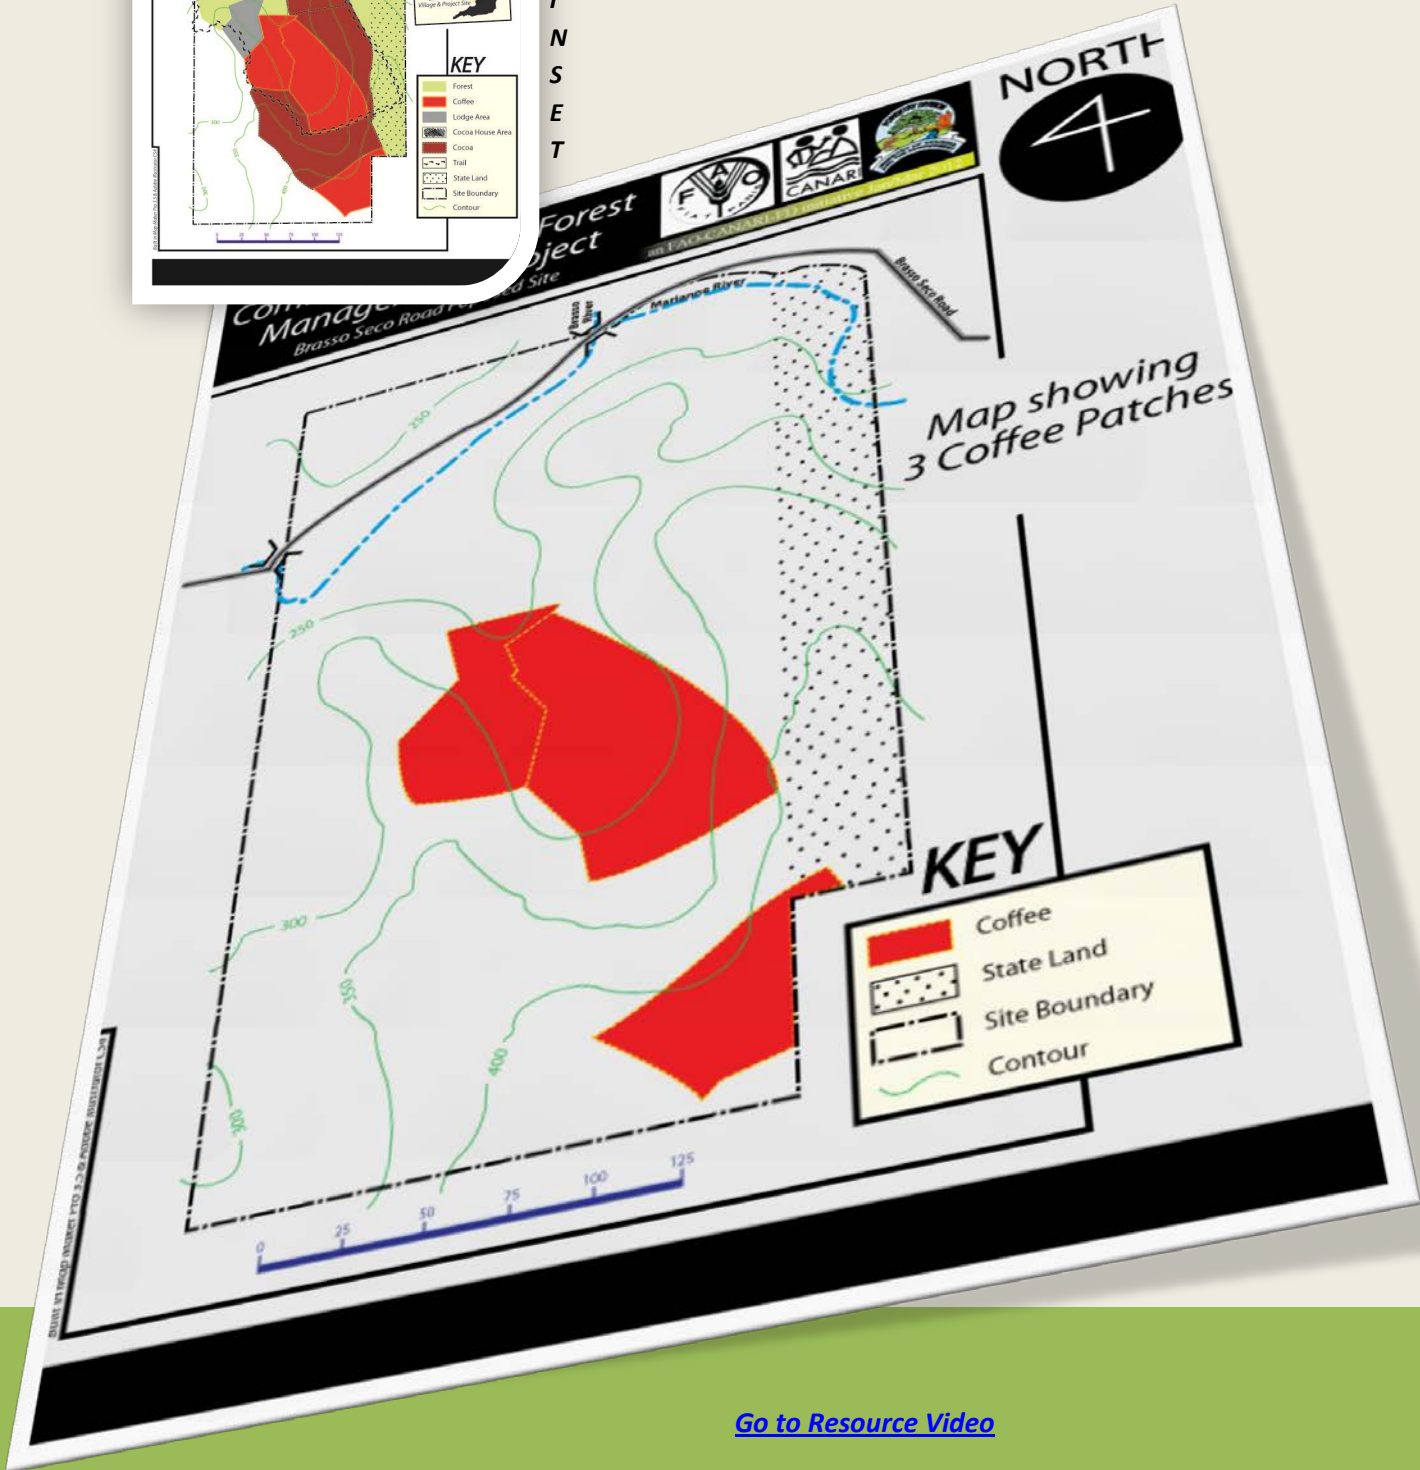

Community-based Forest Management Project

Brasso Seco Road Poposed Site

an FAO-CANARI-FD initiative Jan/Mar 2012

NORTH

KEY

- Forest
- Coffee
- Lodge Area
- Cocoa House Area
- Cocoa
- Trail
- State Land
- Site Boundary
- Contour
- River

[Go to Resource Profile](#)

[Back to Main Map](#)

M
A
P
I
N
S
E
T

[Go to Resource Video](#)

[Go to Resource Profile](#)

[Back to Main Map](#)

M
A
P
I
N
S
E
T

[Go to Resource Video](#)

[Go to Resource Profile](#)

[Back to Main Map](#)

M
A
P
I
N
S
E
T

[Go to Resource Video](#)

[Go to Planning Video](#)

[Go to Resource Profile](#)

[Back to Main Map](#)

M
A
P
I
N
S
E
T

[Go to Resource Video](#)

[Go to Planning Video](#)

[Go to Resource Profile](#)

[Back to Main Map](#)