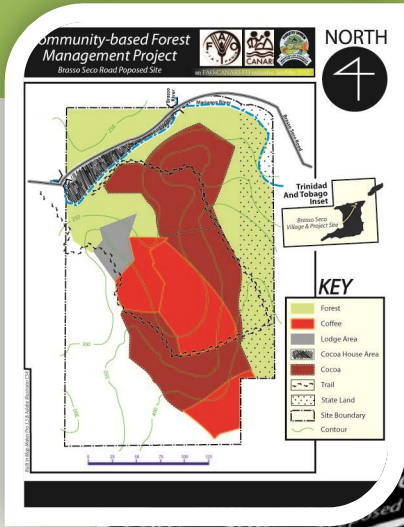

Community-based Forest Management Project

Brasso Seco Road Poposed Site

an FAO-CANARI-FD initiative Jan/Mar 2012

NORTH

KEY

- Forest
- Coffee
- Lodge Area
- Cocoa House Area
- Cocoa
- Trail
- State Land
- Site Boundary
- Contour
- River

Built in Map Maker Pro 5.3 & Adobe Illustrator CS4

M
A
P
I
N
S
E
T

[Go to Resource Video](#)

[Go to Planning Video](#)

[Go to Resource Profile](#)

[Back to Main Map](#)

M
A
P
I
N
S
E
T

[Go to Resource Video](#)

[Go to Resource Profile](#)

[Back to Main Map](#)

M
A
P
I
N
S
E
T

[Go to Resource Video](#)

[Go to Resource Profile](#)

[Back to Main Map](#)

M
A
P
I
N
S
E
T

[Go to Resource Video](#)