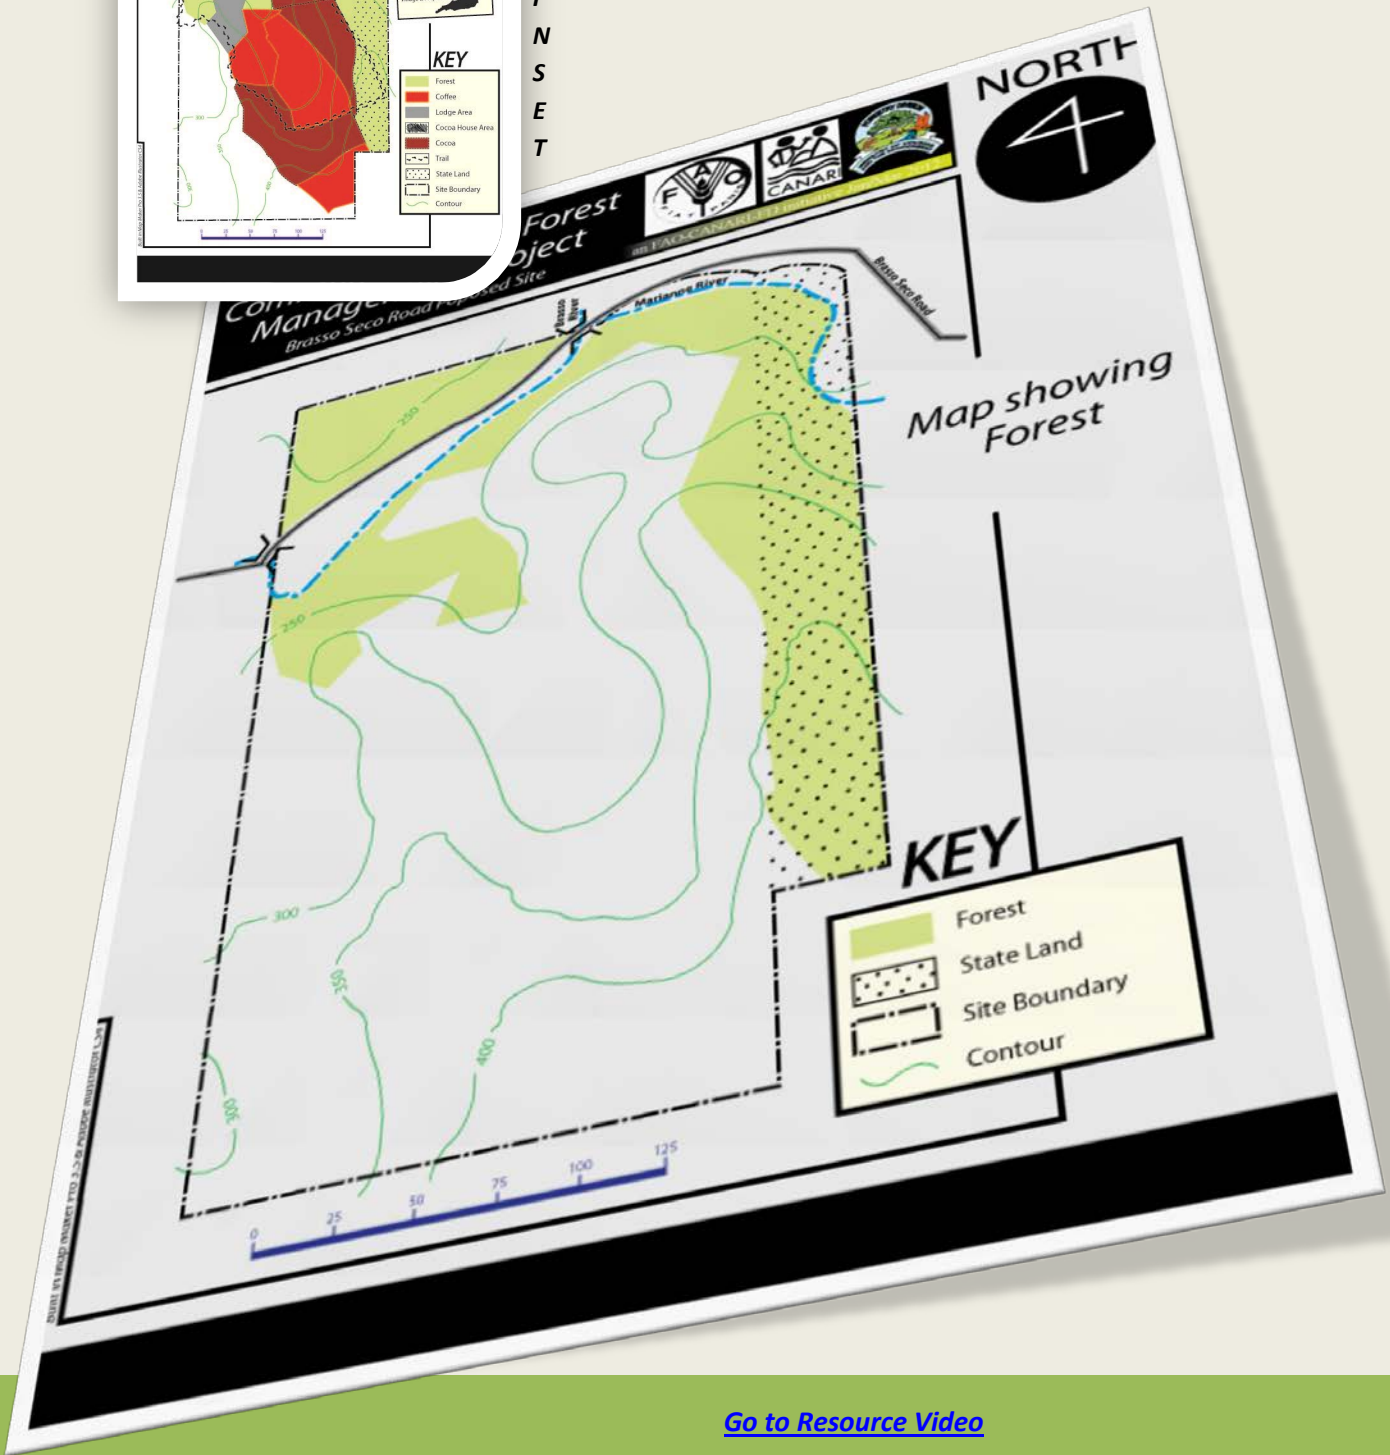

Community-based Forest Management Project

Brasso Seco Road Poposed Site

an FAO-CANARI-FD initiative Jan/Mar 2012

NORTH

KEY

- Forest
- Coffee
- Lodge Area
- Cocoa House Area
- Cocoa
- Trail
- State Land
- Site Boundary
- Contour
- River

Built in Map Maker Pro 5.3 & Adobe Illustrator CS4

M
A
P
I
N
S
E
T

[Go to Resource Video](#)

[Go to Planning Video](#)

[Go to Resource Profile](#)

[Back to Main Map](#)

M
A
P
I
N
S
E
T

[Go to Resource Video](#)

[Go to Resource Profile](#)

[Back to Main Map](#)

M
A
P
I
N
S
E
T

[Go to Resource Video](#)

[Go to Resource Profile](#)

[Back to Main Map](#)

M
A
P
I
N
S
E
T

[Go to Resource Video](#)

[Go to Resource Video](#)

[Go to Planning Video](#)

[Go to Resource Profile](#)

[Back to Main Map](#)