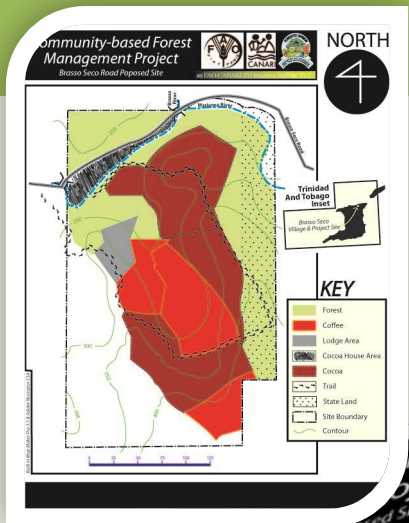

Community-based Forest Management Project

Brasso Seco Road Poposed Site

an FAO-CANARI-FD initiative Jan/Mar 2012

NORTH

KEY

- Forest
- Coffee
- Lodge Area
- Cocoa House Area
- Cocoa
- Trail
- State Land
- Site Boundary
- Contour
- River

[Go to Resource Profile](#)

[Back to Main Map](#)

M
A
P
I
N
S
E
T

[Go to Resource Video](#)

[Go to Resource Profile](#)

[Back to Main Map](#)

M
A
P
I
N
S
E
T

[Go to Resource Video](#)

[Go to Resource Profile](#)

[Back to Main Map](#)

M
A
P
I
N
S
E
T

[Go to Resource Video](#)

[Go to Planning Video](#)

[Go to Resource Profile](#)

[Back to Main Map](#)

M
A
P
I
N
S
E
T

[Go to Resource Video](#)

[Go to Planning Video](#)

[Go to Resource Profile](#)

[Back to Main Map](#)