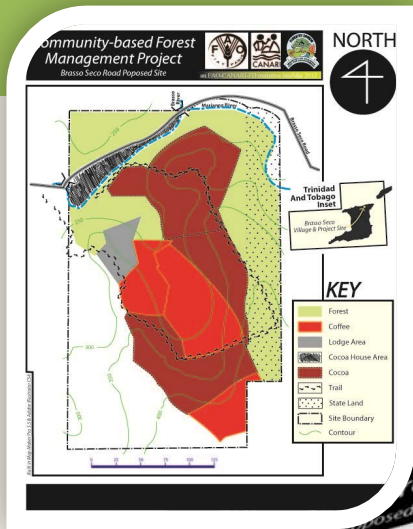

Community-based Forest Management Project

Brasso Seco Road Poposed Site

an FAO-CANARI-FD initiative Jan/Mar 2012

NORTH

KEY

- Forest
- Coffee
- Lodge Area
- Cocoa House Area
- Cocoa
- Trail
- State Land
- Site Boundary
- Contour
- River

Built in Map Maker Pro 5.3 & Adobe Illustrator CS4

M
A
P
I
N
S
E
T

[Go to Resource Video](#)

[Go to Planning Video](#)

[Go to Resource Profile](#)

[Back to Main Map](#)

M
A
P
I
N
S
E
T

[Go to Resource Video](#)

[Go to Resource Profile](#)

[Back to Main Map](#)

M
A
P
I
N
S
E
T

[Go to Resource Video](#)

[Go to Resource Profile](#)

[Back to Main Map](#)

M
A
P
I
N
S
E
T

[Go to Resource Video](#)