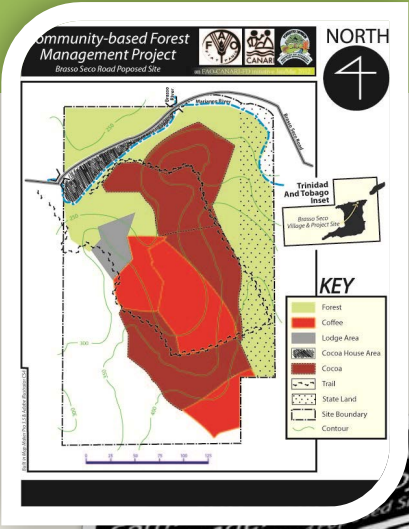

Community-based Forest Management Project

Brasso Seco Road Poposed Site

an FAO-CANARI-FD initiative Jan/Mar 2012

NORTH

KEY

- Forest
- Coffee
- Lodge Area
- Cocoa House Area
- Cocoa
- Trail
- State Land
- Site Boundary
- Contour
- River

[Go to Resource Profile](#)

[Back to Main Map](#)

M
A
P
I
N
S
E
T

[Go to Resource Video](#)

[Go to Resource Profile](#)

[Back to Main Map](#)

M
A
P
I
N
S
E
T

[Go to Resource Video](#)

[Go to Resource Profile](#)

[Back to Main Map](#)

M
A
P
I
N
S
E
T

[Go to Resource Video](#)

[Go to Planning Video](#)

[Go to Resource Profile](#)

[Back to Main Map](#)

M
A
P
I
N
S
E
T

[Go to Resource Video](#)

[Go to Planning Video](#)

[Go to Resource Profile](#)

[Back to Main Map](#)