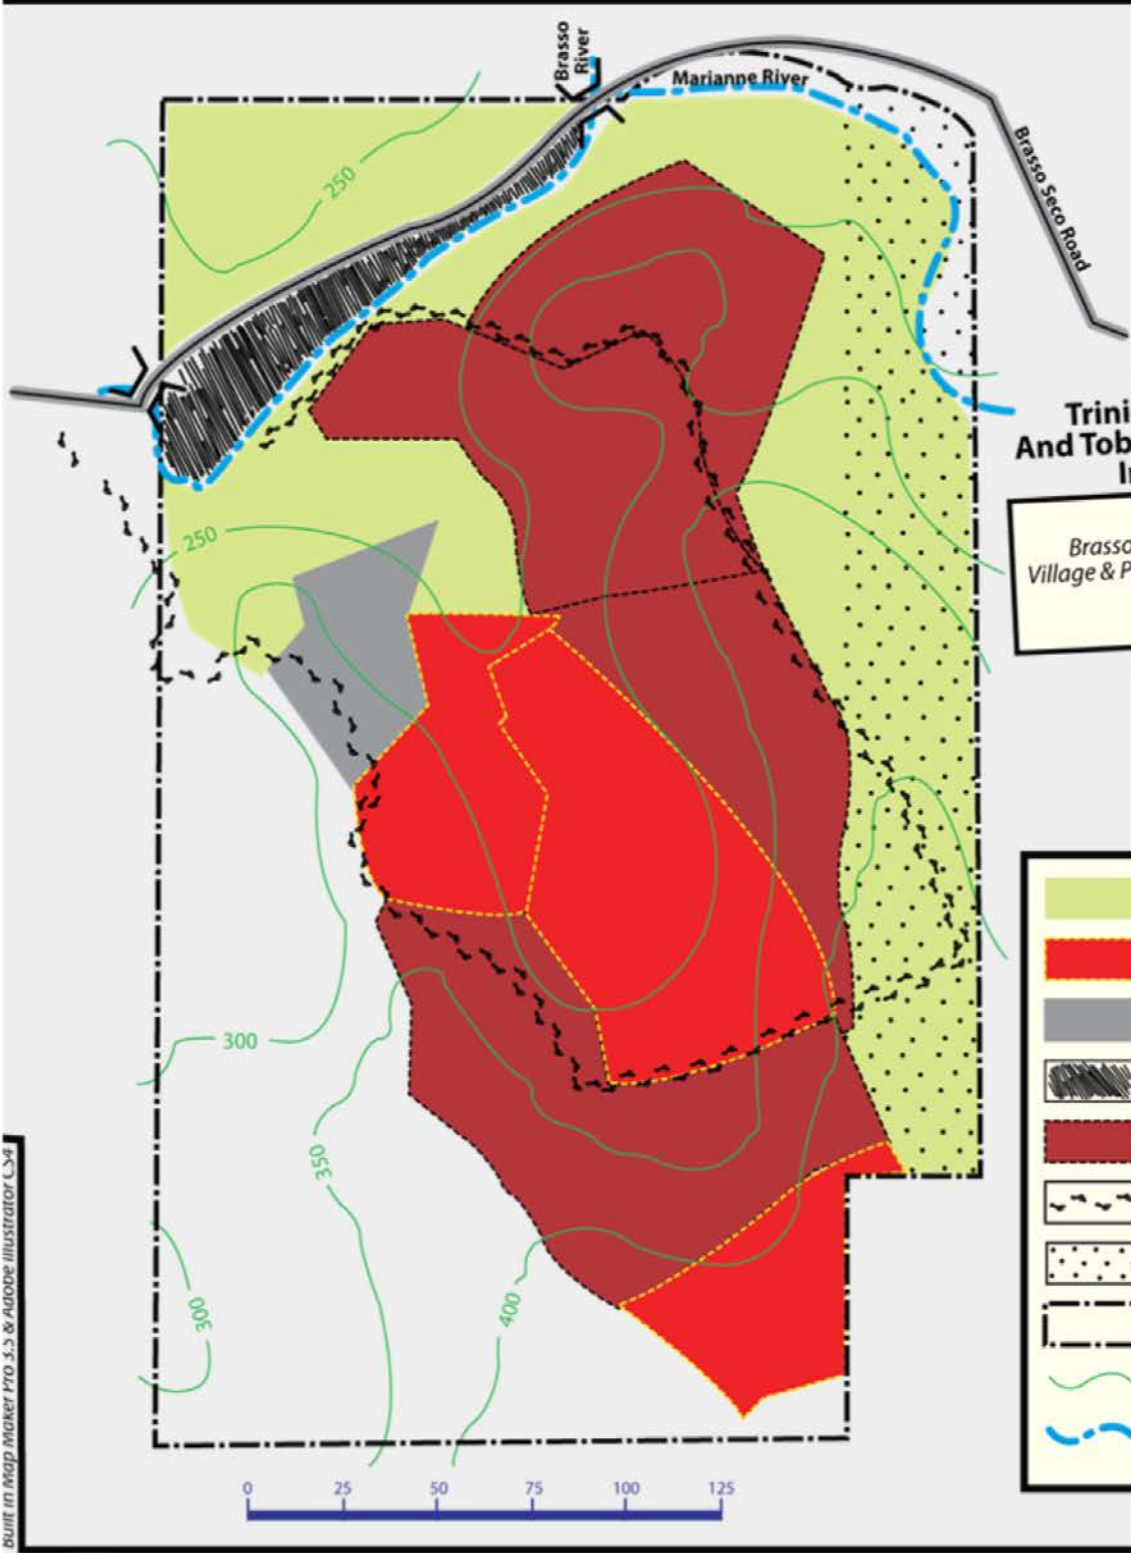

Community-based Forest Management Project

Brasso Seco Road Poposed Site

an FAO-CANARI-FD initiative Jan/Mar 2012

NORTH

KEY

- Forest
- Coffee
- Lodge Area
- Cocoa House Area
- Cocoa
- Trail
- State Land
- Site Boundary
- Contour
- River

Built in Map Maker Pro 5.3 & Adobe Illustrator CS4

M
A
P
I
N
S
E
T

[Go to Resource Video](#)

[Go to Planning Video](#)

[Go to Resource Profile](#)

[Back to Main Map](#)

M
A
P
I
N
S
E
T

[Go to Resource Video](#)

[Go to Resource Profile](#)

[Back to Main Map](#)

M
A
P
I
N
S
E
T

[Go to Resource Video](#)

[Go to Resource Profile](#)

[Back to Main Map](#)

M
A
P
I
N
S
E
T

[Go to Resource Video](#)

[Go to Resource Video](#)

[Go to Planning Video](#)

[Go to Resource Profile](#)

[Back to Main Map](#)